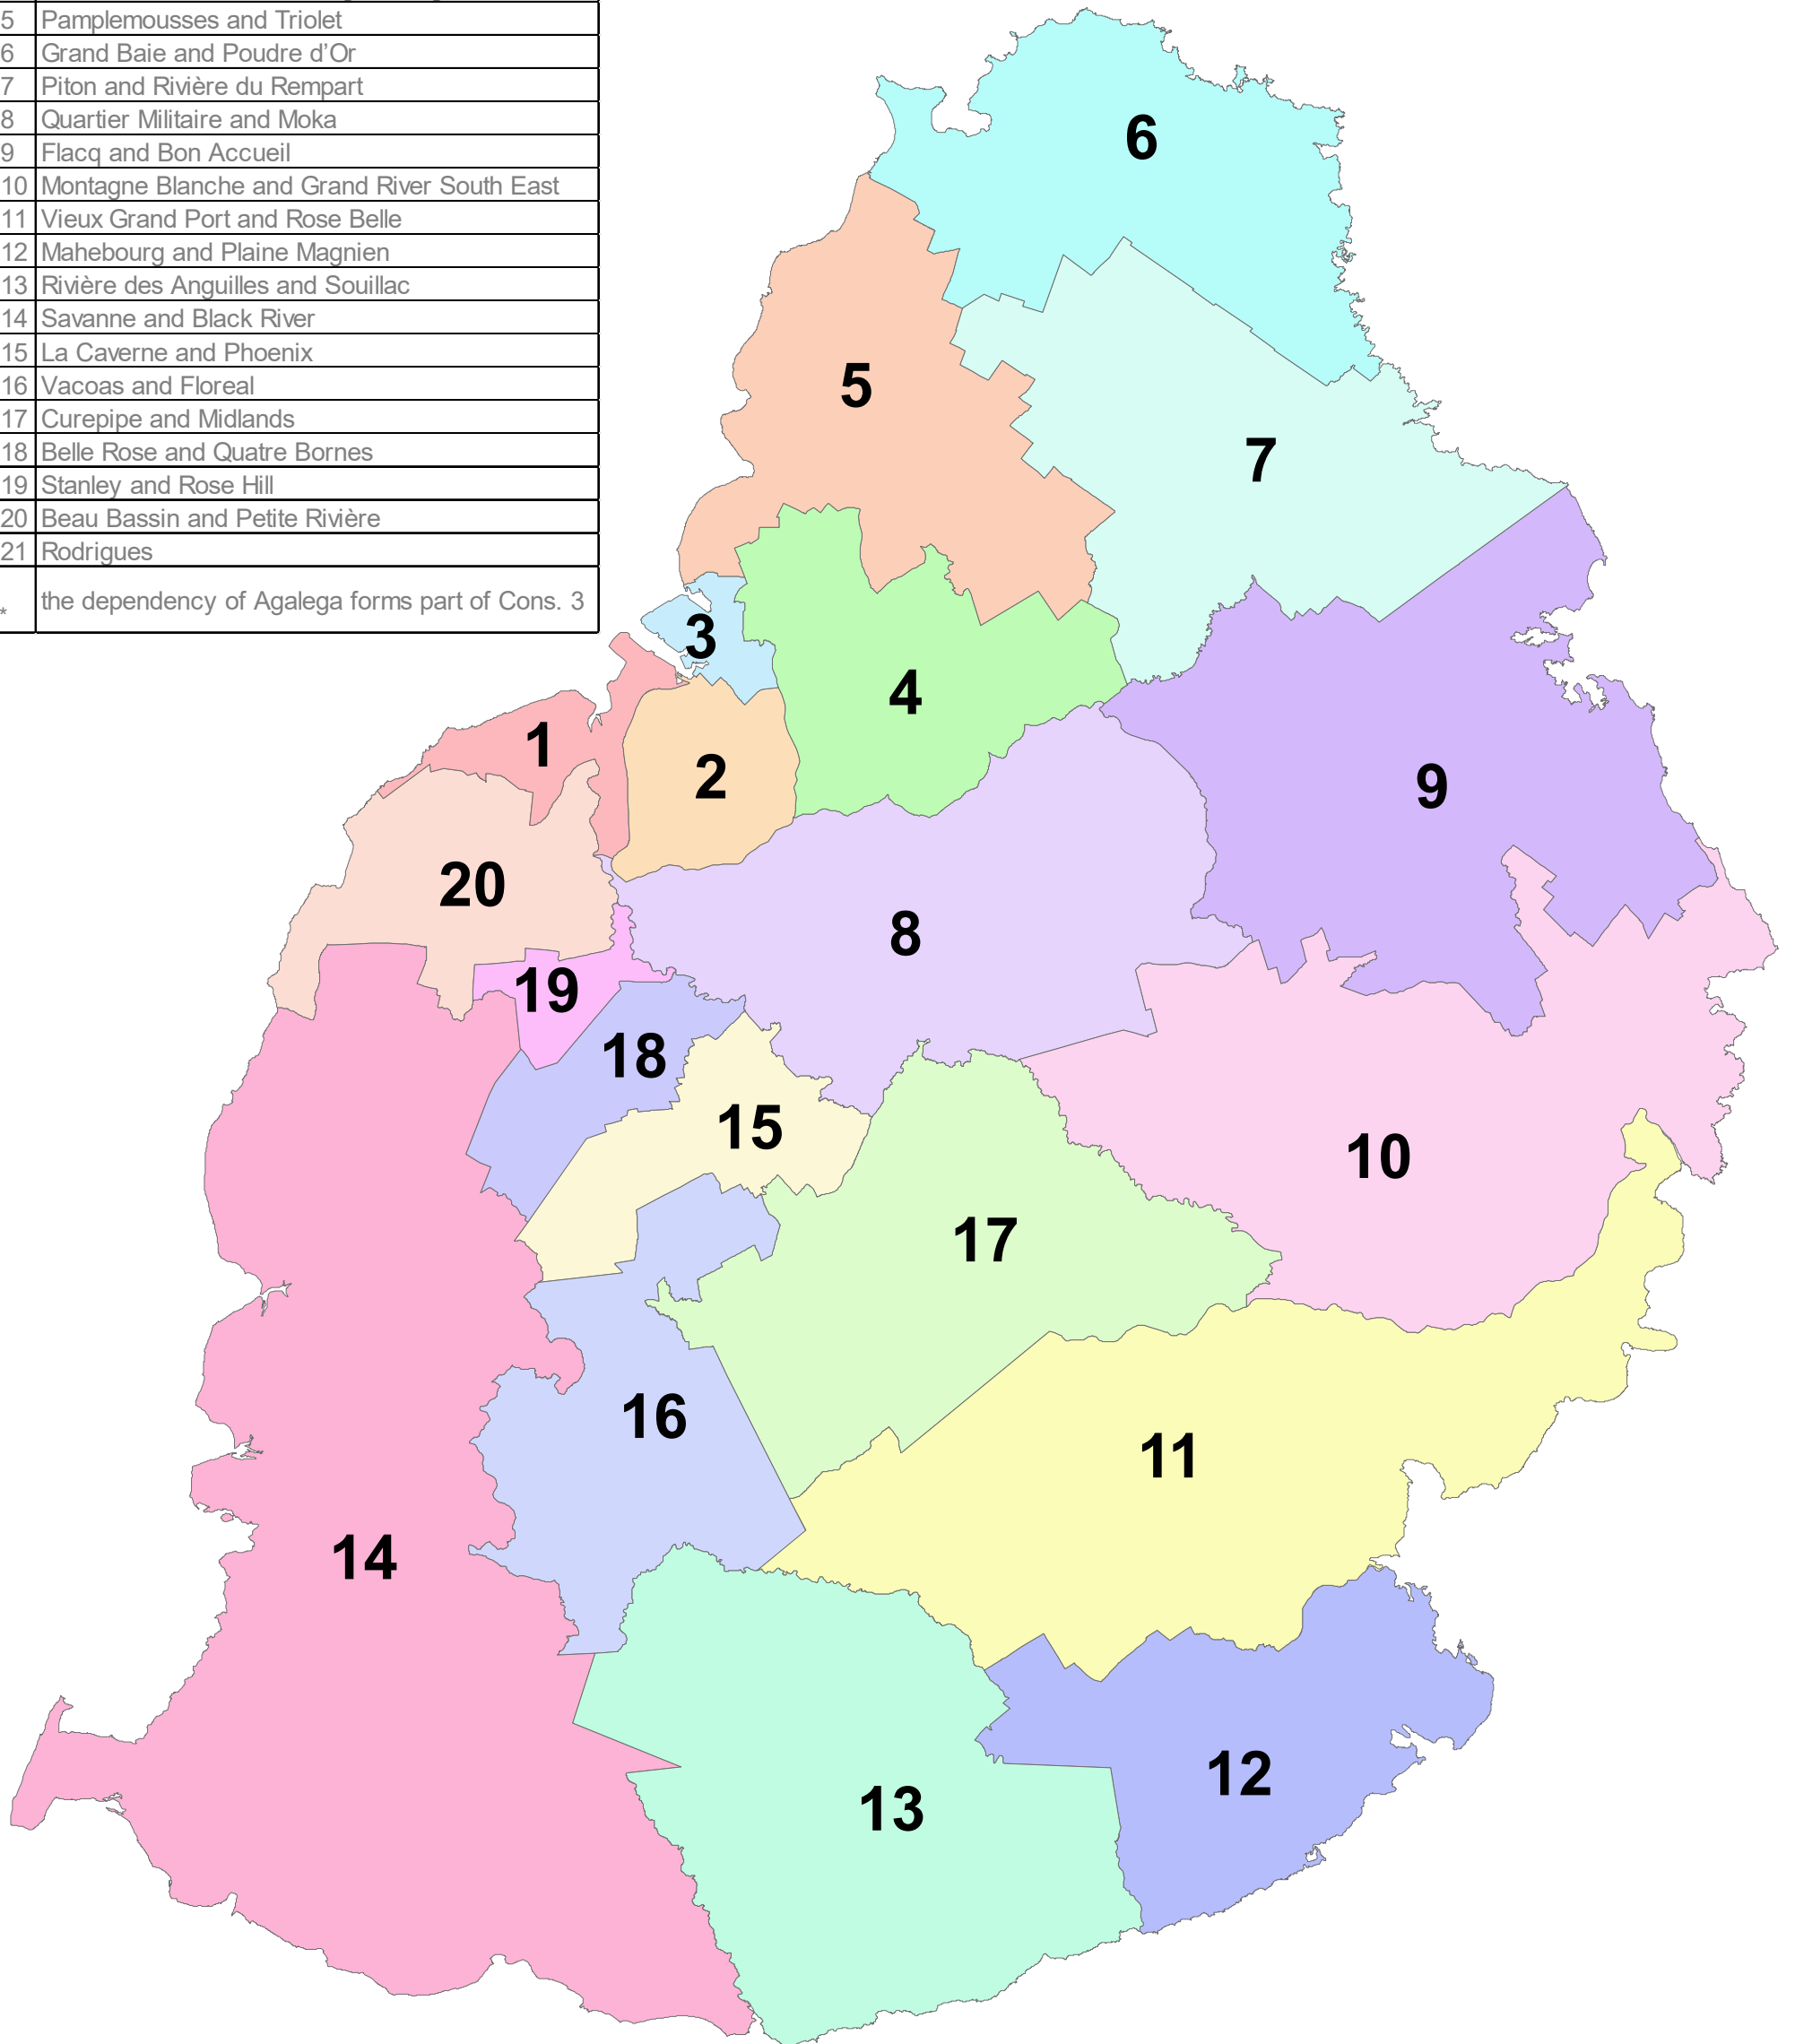

# CONSTITUENCY MAP 2024

Constituency boundary based on Government Gazette GN 1769 of 2023

Constituencies	
1	Grand River North West and Port Louis West
2	Port Louis South and Port Louis Central
3*	Port Louis Maritime and Port Louis East
4	Port Louis North and Montagne Longue
5	Pamplemousses and Triolet
6	Grand Baie and Poudre d'Or
7	Piton and Rivière du Rempart
8	Quartier Militaire and Moka
9	Flacq and Bon Accueil
10	Montagne Blanche and Grand River South East
11	Vieux Grand Port and Rose Belle
12	Mahebourg and Plaine Magnien
13	Rivière des Anguilles and Souillac
14	Savanne and Black River
15	La Caverne and Phoenix
16	Vacoas and Floreal
17	Curepipe and Midlands
18	Belle Rose and Quatre Bornes
19	Stanley and Rose Hill
20	Beau Bassin and Petite Rivière
21	Rodrigues
*	the dependency of Agalega forms part of Cons. 3